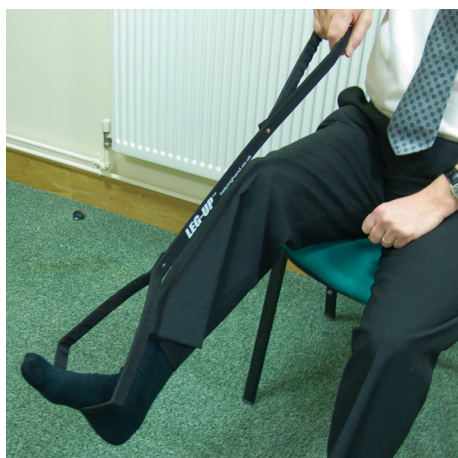

VS3 Pack of 10 £7.09

Stabilo EASYoriginal

SWG Right Handed £3.55
SWH Left Handed £3.55

Leg Lifter

WWJ £6.56

Reachers

MAH 61cm £6.50
MAK 69cm Standard £7.10
MAL 81cm Long £9.15

Shoe Horns, Long Handled